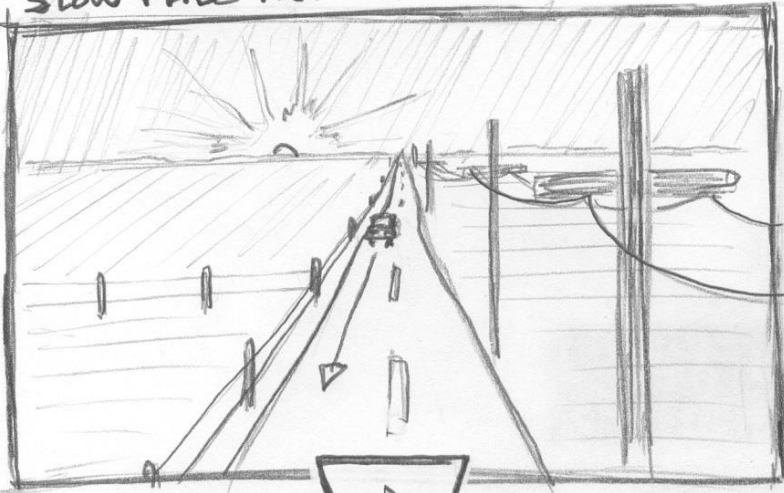

# STAR SEARCH STORYBOARDS

① SLOW FADE IN:

TRUCK DRIVES SLOWLY TOWARD CAMERA - HEADLIGHTS ON.

②

AS TRUCK REACHES CAMERA, CAMERA REACHES FLAT ANGLE WITH GRILL OF TRUCK.

CUT TO BLACK

③ MEDIUM FADE IN:

TRUCK SLOWLY PULLS UP DRIVE OF FARM HOUSE.

CUT TO: